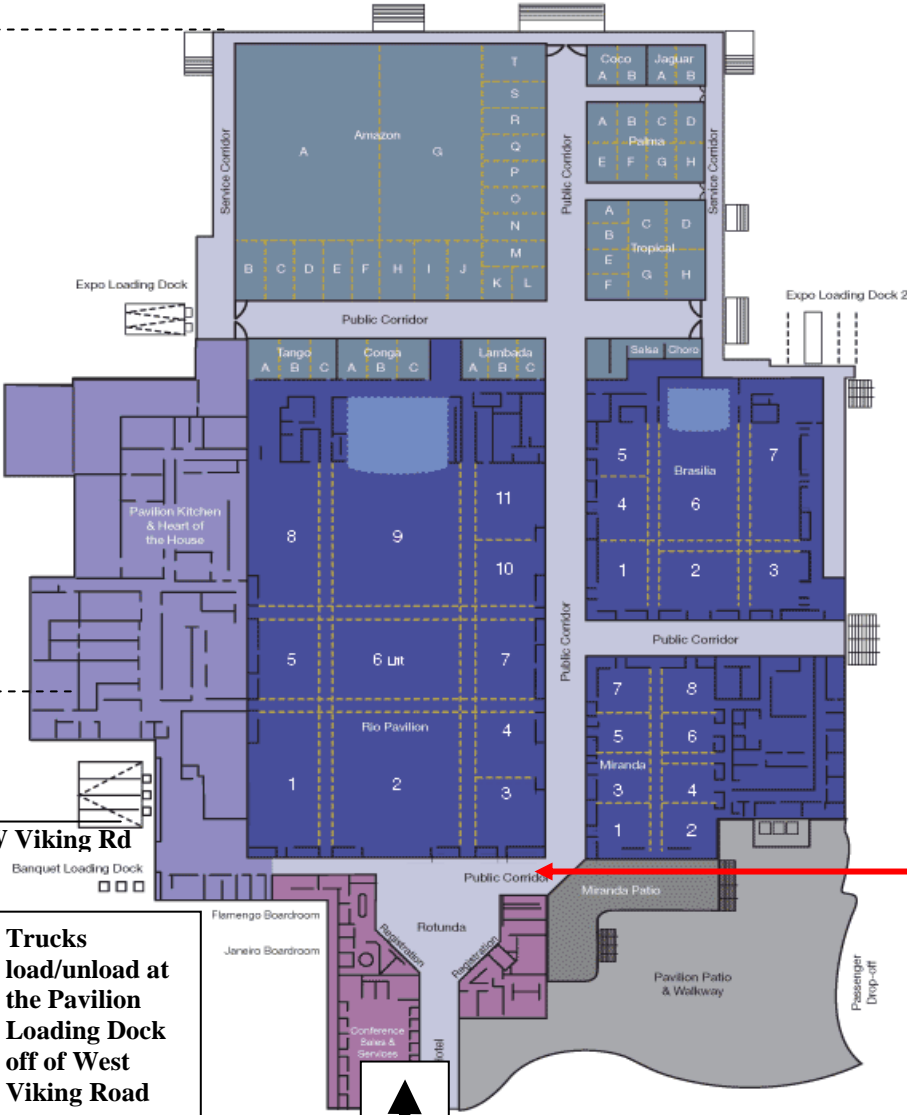

# Employee Parking

V  
A  
L  
L  
E  
Y  
  
V  
I  
E  
W  
  
R  
D

I  
N  
D  
U  
S  
T  
R  
I  
A  
L  
  
R  
O  
A  
D

N

**Pavilion  
Parking –**  
  
**Guests  
Park here &  
Enter Thru These  
Doors**

**Trucks  
load/unload at  
the Pavilion  
Loading Dock  
off of West  
Viking Road**

**Penn &  
Teller  
Theater**

**Carnival  
Parking  
Garage**

**Casino & Hotel  
Bldg.**

**Rio Drive – Once on  
Property**